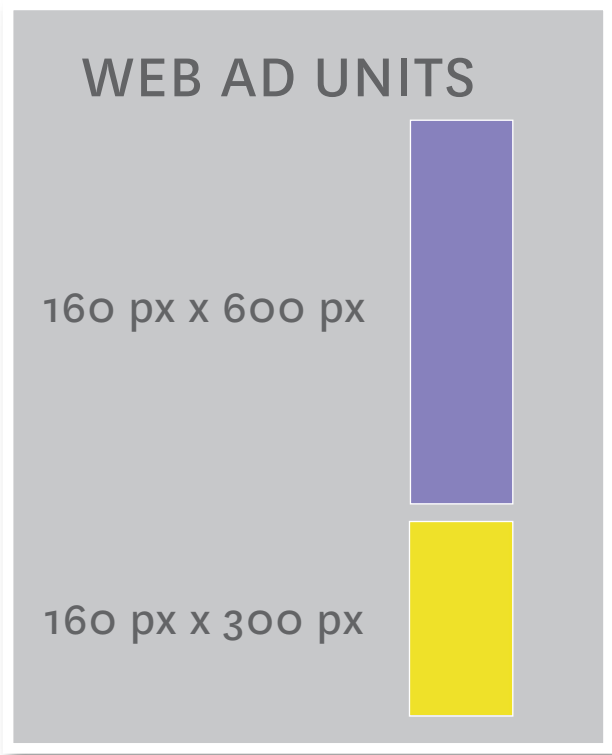

**NEWS & ANNOUNCEMENTS:** Contains all upcoming and past event information, includes editorial and photo coverage.

**MAGAZINE:** Contains Digital version of the current issue *PS&V* Guild member publication, with link to the archives.

## WEB AD SPECIFICATIONS

- Ad image sizes: 160 px x 600 px, 160 px x 300 px
- Formats: Static JPEG, GIF or PNG images. No animation, flash or rich media.
- Ad Serving: Internal only. Maximum five ad images served per ad unit. No weighting rotation.
- All creative must be approved by Local 695 in advance of run date.
- Maximum one (1) creative swap permitted per month flight.